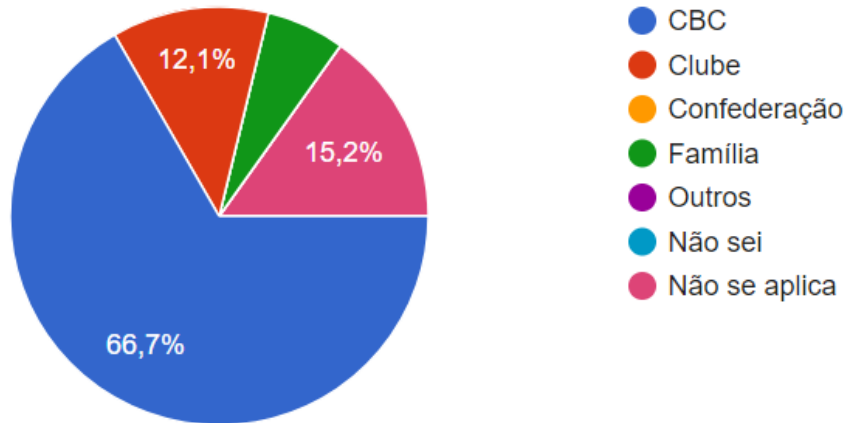

Pesquisa de satisfação

Grand Prix Nacional Mist x

Seguro | <https://docs.google.com/forms/d/1XHS_kt4_5atZ32pFbEXGgBFP6xhKJVBPIgWOs1Xrxhg/viewanalytics#start=openform>

LIEF Email CAP TOPdesk CBC-CAP Taxi WhatsApp CBC Telegram Asana 28 Agenda Paulistano Extracap Certidões Keep Gmail Ministério do Esporte

Quem pagou a sua passagem aérea?

33 respostas