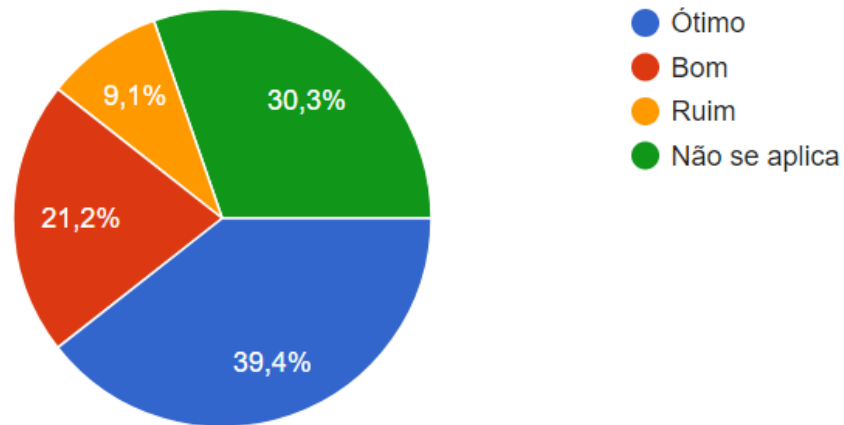

Pesquisa de satisfação

Grand Prix Nacional Mist x

Seguro | <https://docs.google.com/forms/d/1XHS_kt4_5atZ32pFbEXGgBFP6xhKJVBPigW0s1Xrxhg/viewanalytics#start=openform>

LIEF Email CAP TOPdesk CBC-CAP Taxi WhatsApp CBC Telegram Asana 28 Agenda Paulistano Extracap Certidões Keep Gmail Ministério do Esporte

Como você classifica o vôo realizado?

33 respostas